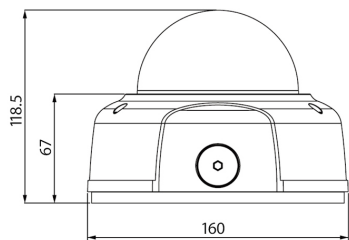

2048TVL WDR Full HD 1080p Varifocal IR Dome

Model | NID2048V8030

Wide Dynamic Range 3 Megapixel Zoom Lens 1080p Full HD Day/Night IR IK10 Vandal Proof + IP66 Water Proof Indoor/Outdoor PoE Dome IP Surveillance Camera

KEY FEATURES

- 1/2.8" 3.0 MP Sony Progressive Scan Exmor CMOS image sensor
- High-performance TI DaVinci series DSP
- H.264/MJPEG video compression and JPEG image capture
- Support dual-stream encoding
- Max 20fps@3.0M (2048x1536) and 25/30fps@1080P (1920x1080) resolution
- Support ICR true Day/Night
- Built-in 3.3~12mm/F1.4 CS Auto Iris lens
- Max IR Distance is 20m
- Support Alarm I/O
- Support up to 64GB Micro SD card for local storage