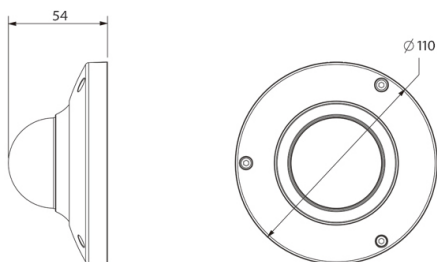

Compact 1920TVL WDR Full HD 1080p Dome IPC

Model | ND1920F46/70/97

2 Megapixel 1080p Full HD IK10 vandal proof IP surveillance camera ideal for retail and office environments with good lighting. Compact palm sized metal construction suitable for ceiling and wall mounting.

KEY FEATURES

- 1/3" 2.0 Megapixel SONY progressive scan Exmor CMOS image sensor
- High-performance TI DaVinci series DSP
- H.264 video compression and JPEG image capture
- Max 25FPS@1080P resolution
- Dual encoding streams supported
- 3 selectable lens focal lengths: 2.8mm, 3.6mm and 6mm
- Max 64GB Micro SD card for local storage
- Support DC12V power supply, PoE
- IK10-rated Vandal-proof & IP66 Water-proof
- Built-in Web server, NVR, CMS(PSS/DSS) & DMSS